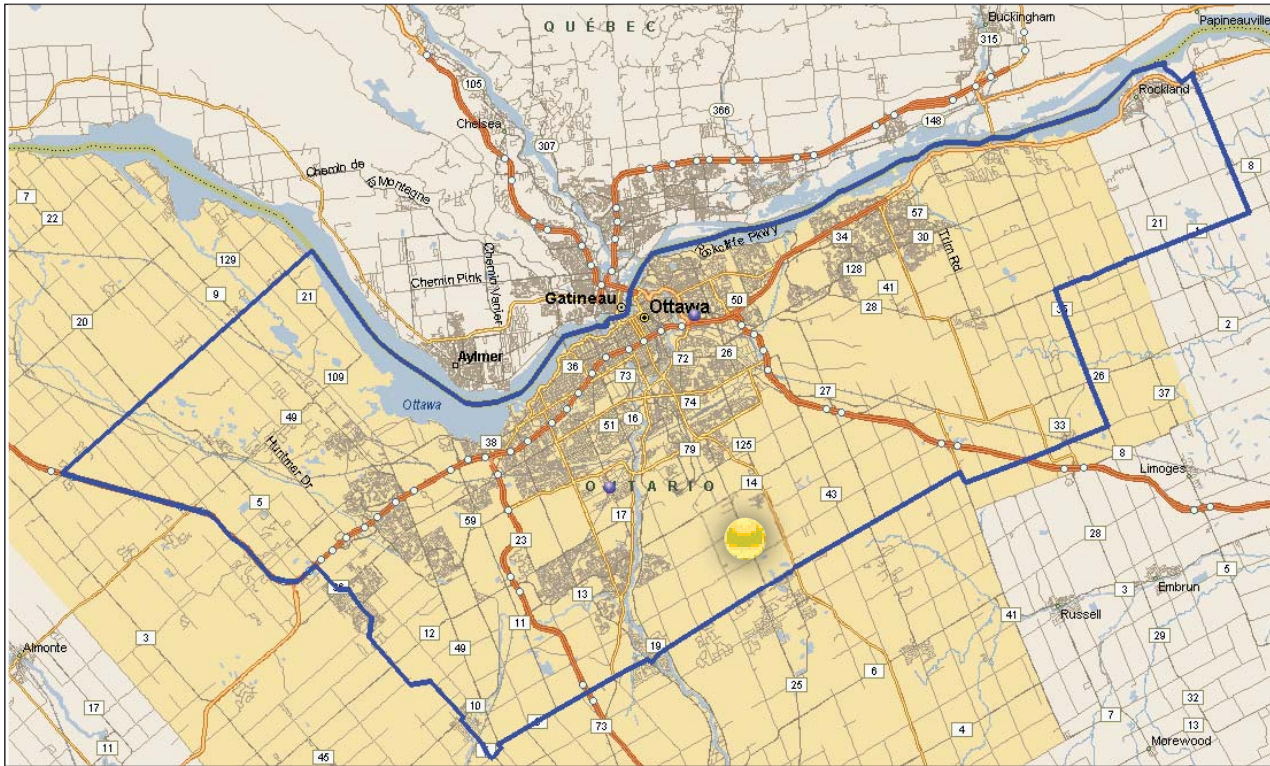

EASTERN ONTARIO: ZONE E4

MUNICIPALITIES INCLUDED

Zone includes the City of Ottawa and the United Counties of Prescott and Russell (City of Clarence-Rockland)

Bingo hall part of revitalization

Existing facility

GAMING OFFERING FLEXIBILITY

Maximum number of facilities	1
Allowed range of slot machines	Up to 2,000
Allowed range of table games	TBD

Note: Zone boundaries are approximate and will include locations within 100 metres of boundary as depicted on map.