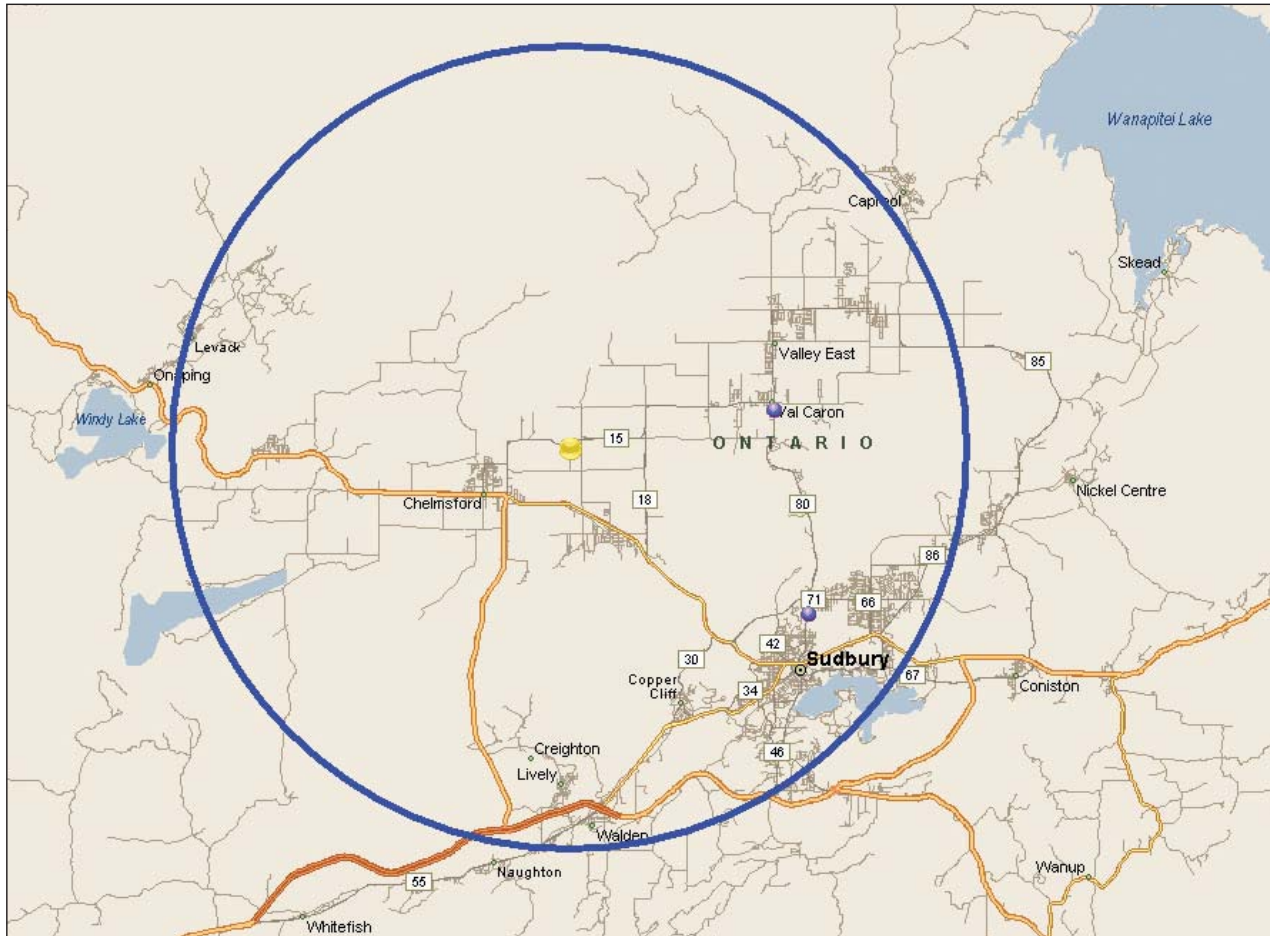

NORTHERN ONTARIO: ZONE N1

MUNICIPALITIES INCLUDED

Zone includes the City of Greater Sudbury, Unorganized Sudbury District

Bingo hall part of revitalization

Existing facility

GAMING OFFERING FLEXIBILITY

Maximum number of facilities	1
Allowed range of slot machines	Up to 600
Allowed range of table games	TBD

Note: Zone boundaries are approximate and will include locations within 100 metres of boundary as depicted on map.