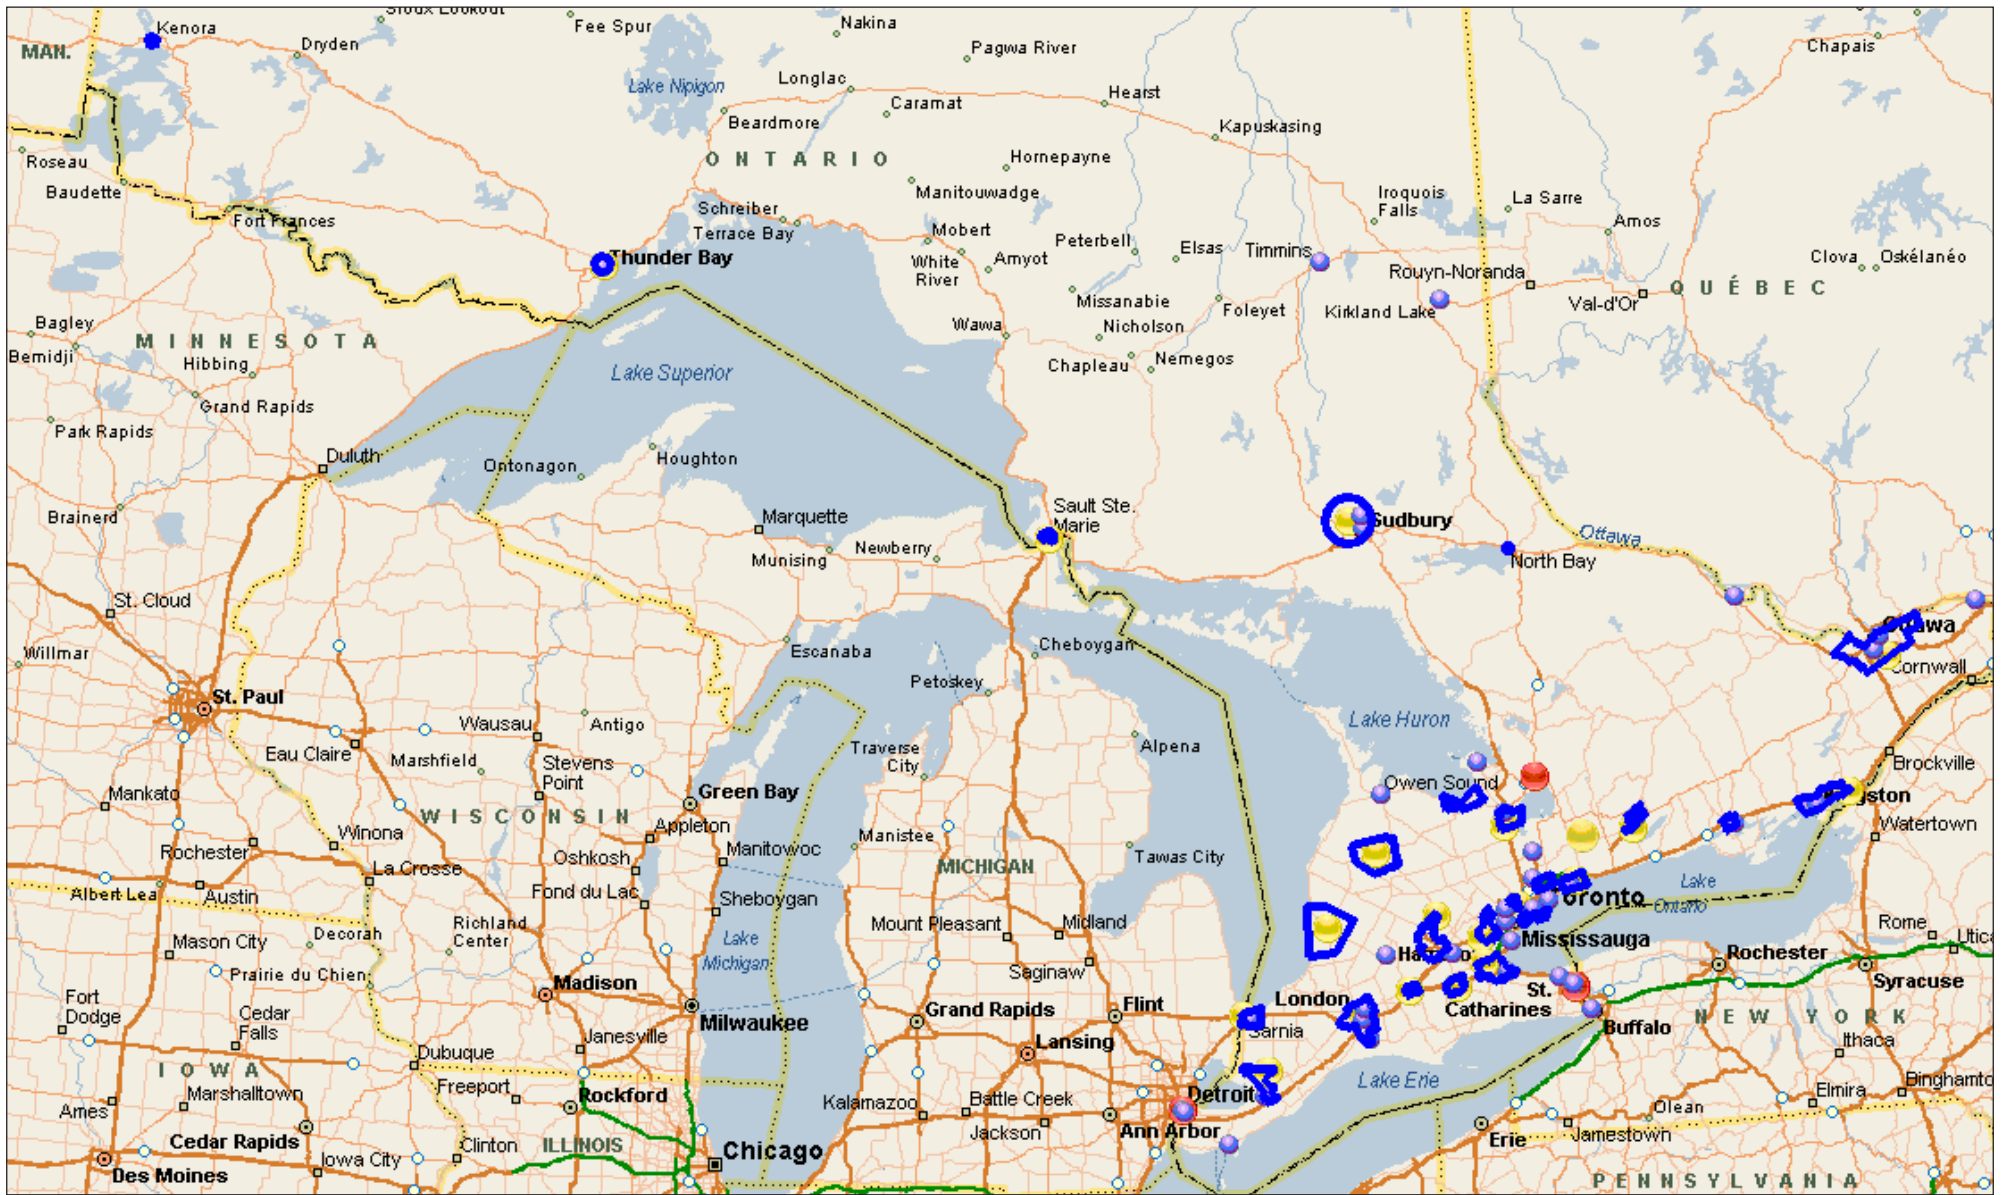

ONTARIO GAMING ZONES

● Bingo hall part of revitalization   ● Existing Gaming facilities   ● Existing Resort facilities