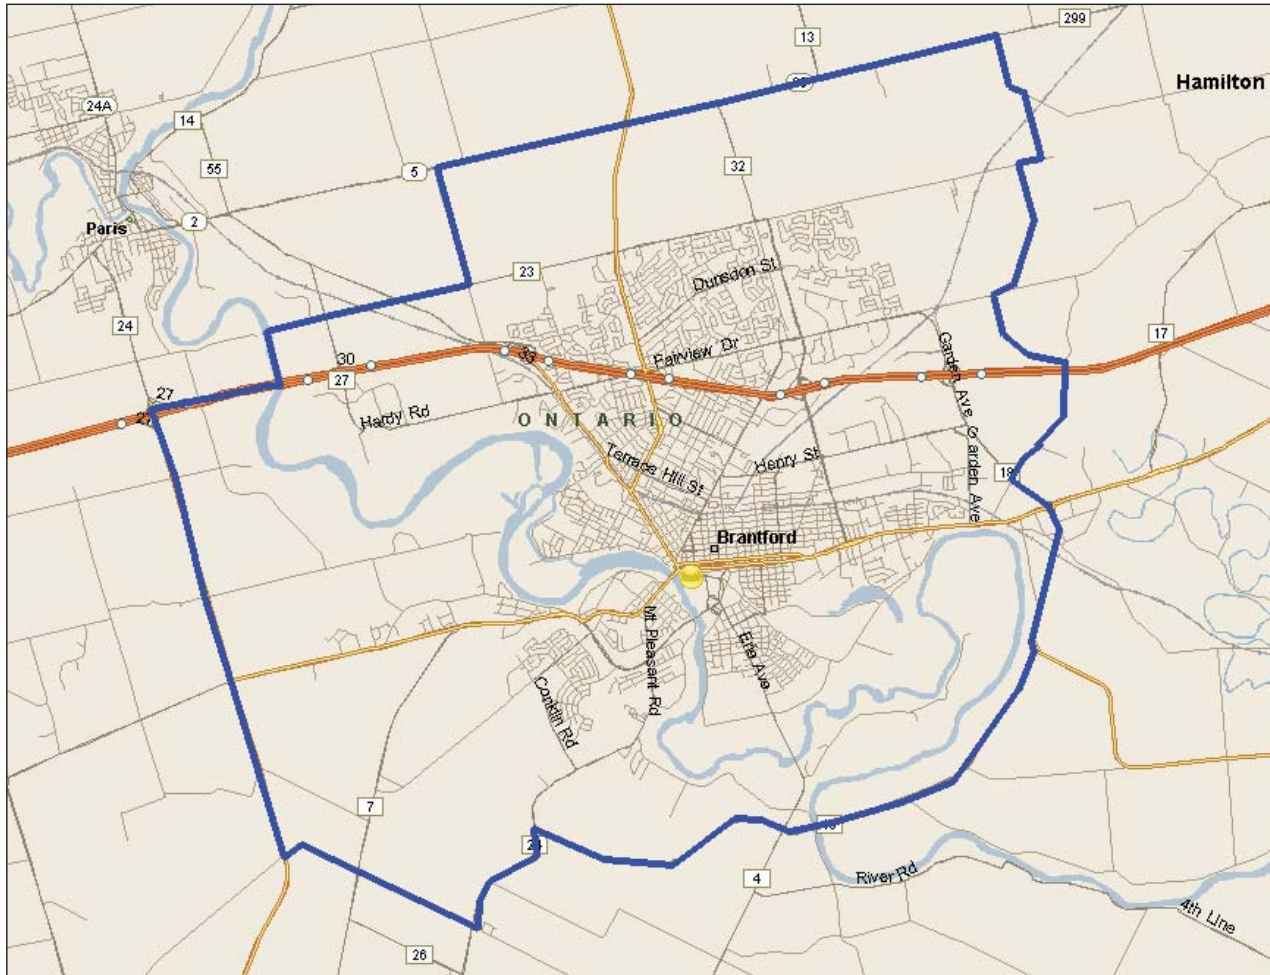

SOUTHWESTERN ONTARIO: ZONE SW2

MUNICIPALITIES INCLUDED

Zone includes City of Brantford, County of Brant

Existing facility

GAMING OFFERING FLEXIBILITY

Maximum number of facilities	1
Allowed range of slot machines	Up to 600
Allowed range of table games	TBD

Note: Zone boundaries are approximate and will include locations within 100 metres of boundary as depicted on map.