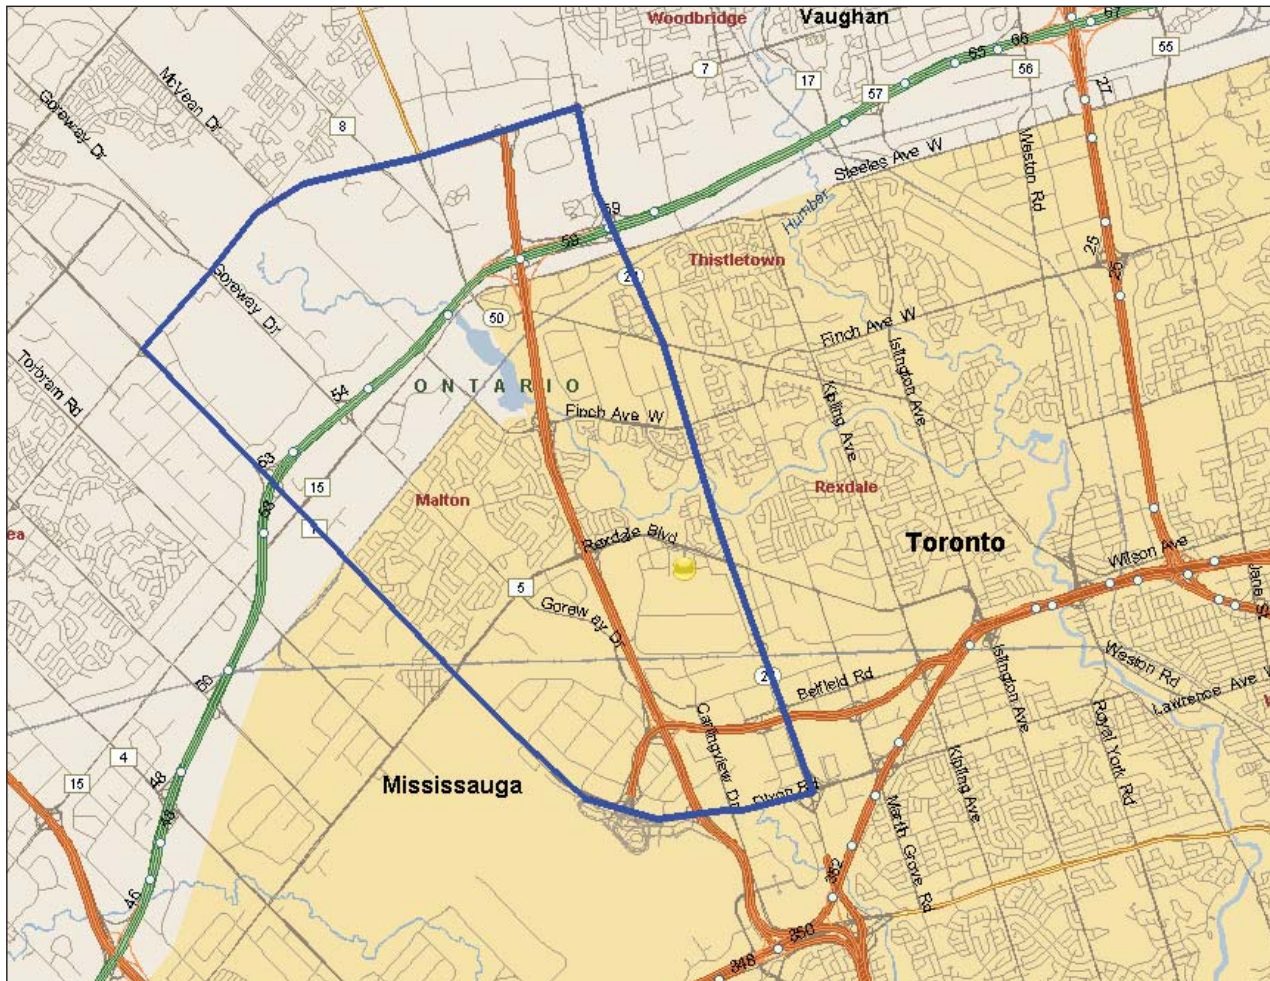

CENTRAL ONTARIO: ZONE C2

MUNICIPALITIES INCLUDED

Zone includes City of Toronto, Peel Region (City of Mississauga, City of Brampton), York Region (City of Vaughan)

Existing facility

GAMING OFFERING FLEXIBILITY

Maximum number of facilities	1
Allowed range of slot machines	Up to 5,000*
Allowed range of table games	TBD

*Between zones C1 and C2, only one facility will be allowed up to 5,000 slots

Note: Zone boundaries are approximate and will include locations within 100 metres of boundary as depicted on map.