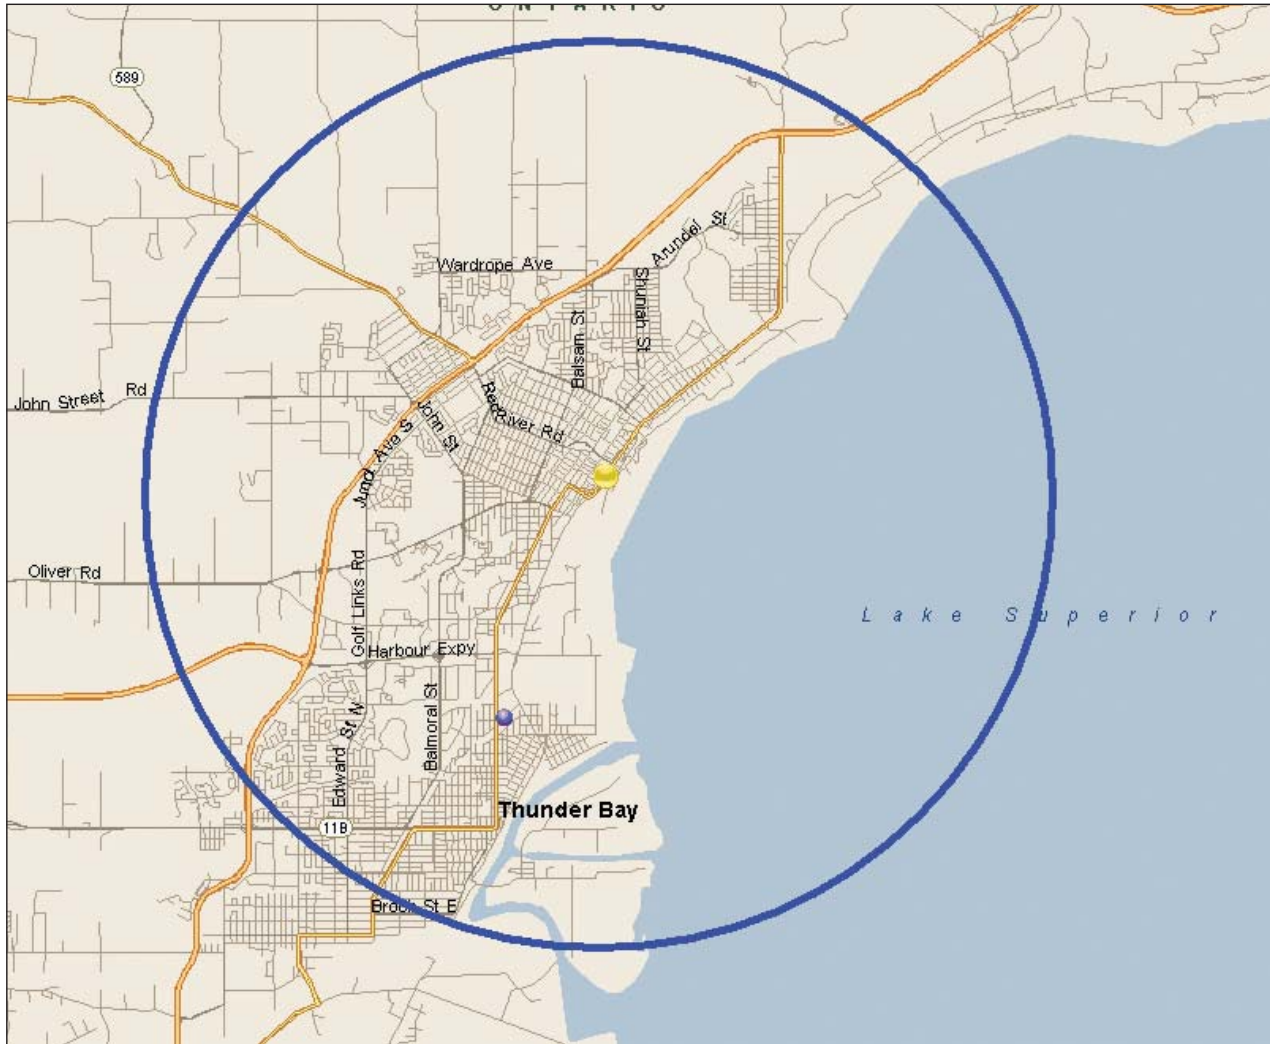

NORTHERN ONTARIO: ZONE N3

MUNICIPALITIES INCLUDED

Zone includes City of Thunder Bay

Bingo hall part of revitalization

Existing facility

GAMING OFFERING FLEXIBILITY

Maximum number of facilities	1
Allowed range of slot machines	Up to 600
Allowed range of table games	TBD

Note: Zone boundaries are approximate and will include locations within 100 metres of boundary as depicted on map.