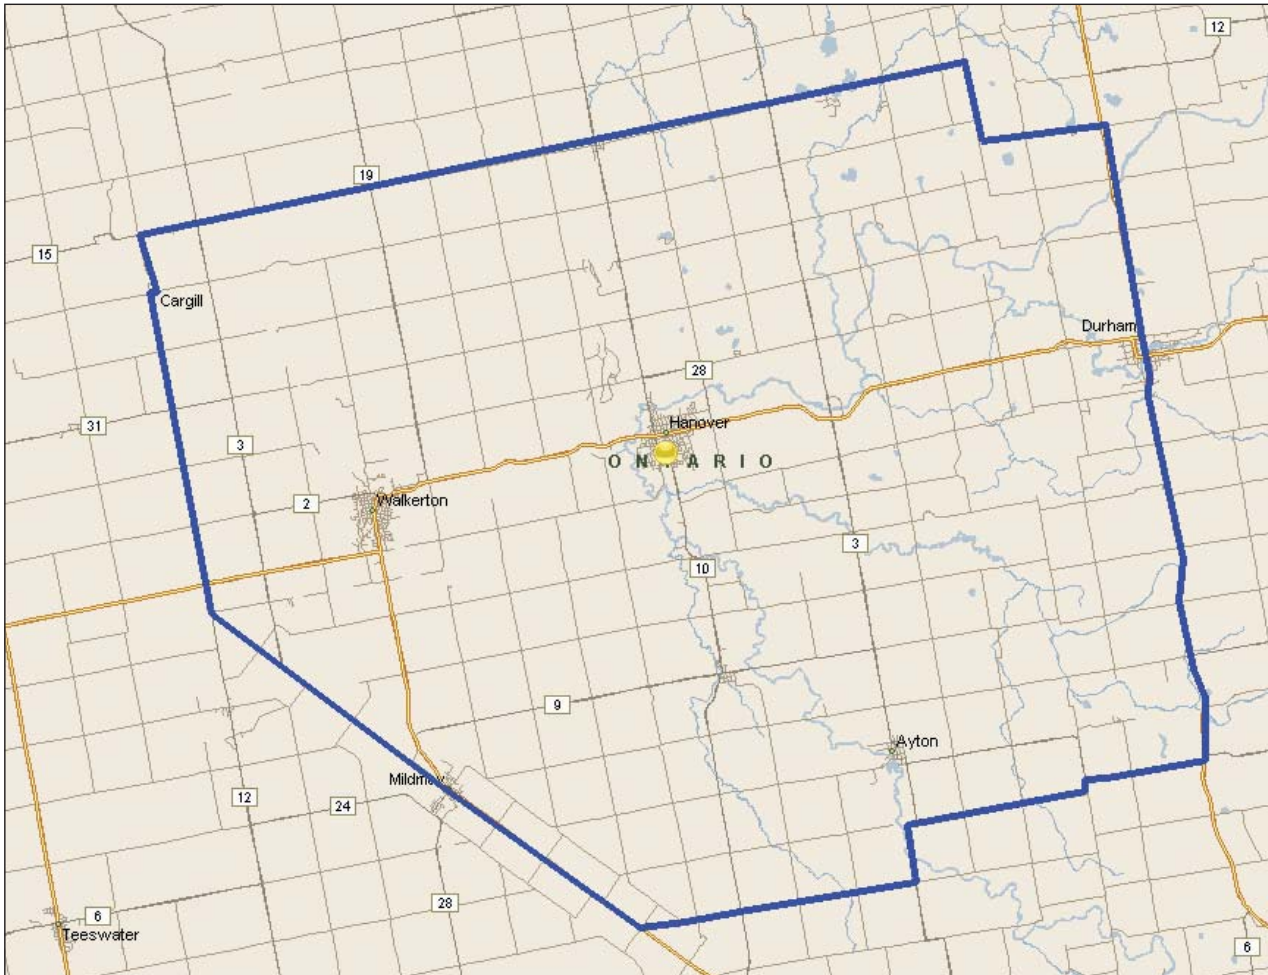

SOUTHWESTERN ONTARIO: ZONE SW7

MUNICIPALITIES INCLUDED

Zone includes Bruce County (Brockton, South Bruce), Grey County (Hanover, West Grey)

Existing facility

GAMING OFFERING FLEXIBILITY

Maximum number of facilities	1
Allowed range of slot machines	Up to 300
Allowed range of table games	TBD

Note: Zone boundaries are approximate and will include locations within 100 metres of boundary as depicted on map.