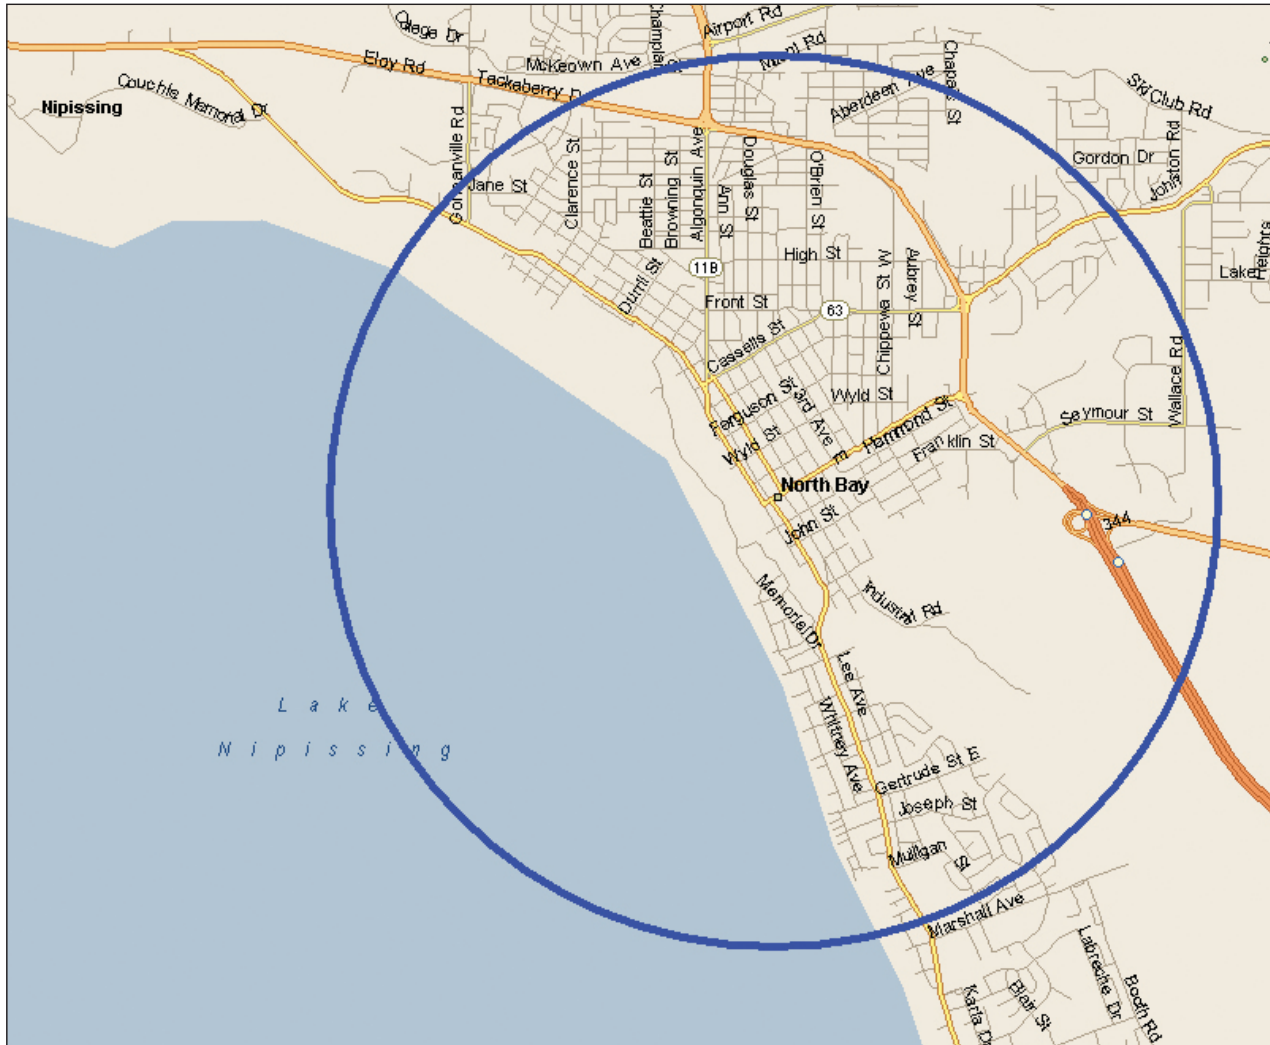

NORTHERN ONTARIO: ZONE N5

MUNICIPALITIES INCLUDED

Zone includes City of North Bay

No existing facility

GAMING OFFERING FLEXIBILITY

Maximum number of facilities	1
Allowed range of slot machines	Up to 300
Allowed range of table games	TBD

Note: Zone boundaries are approximate and will include locations within 100 metres of boundary as depicted on map.