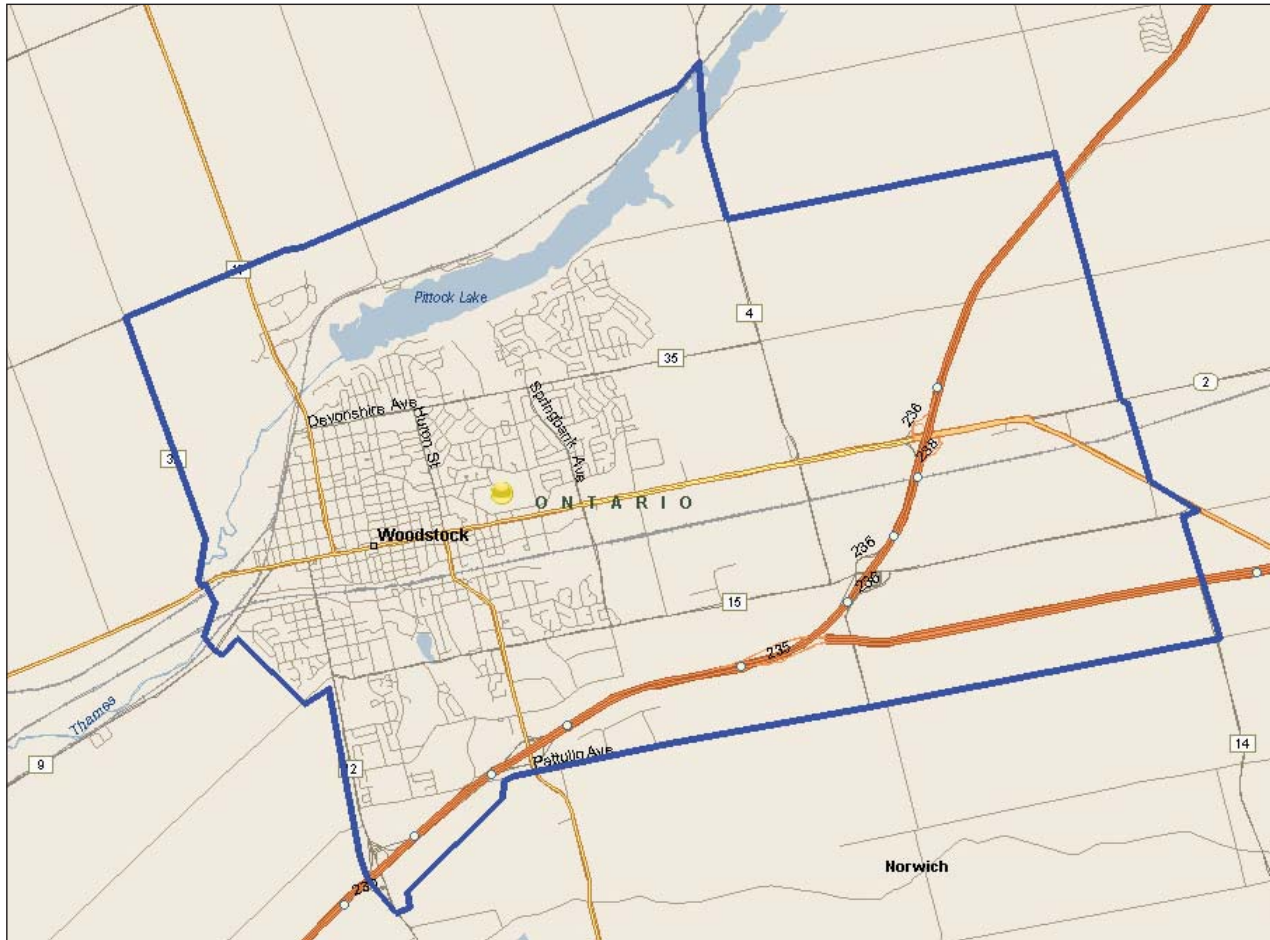

SOUTHWESTERN ONTARIO: ZONE SW3

MUNICIPALITIES INCLUDED

Zone includes City of Woodstock, Oxford County (townships of East Zorra-Tavistock, South-West Oxford, Norwich)

Existing facility

GAMING OFFERING FLEXIBILITY

Maximum number of facilities	1
Allowed range of slot machines	Up to 300
Allowed range of table games	TBD

Note: Zone boundaries are approximate and will include locations within 100 metres of boundary as depicted on map.