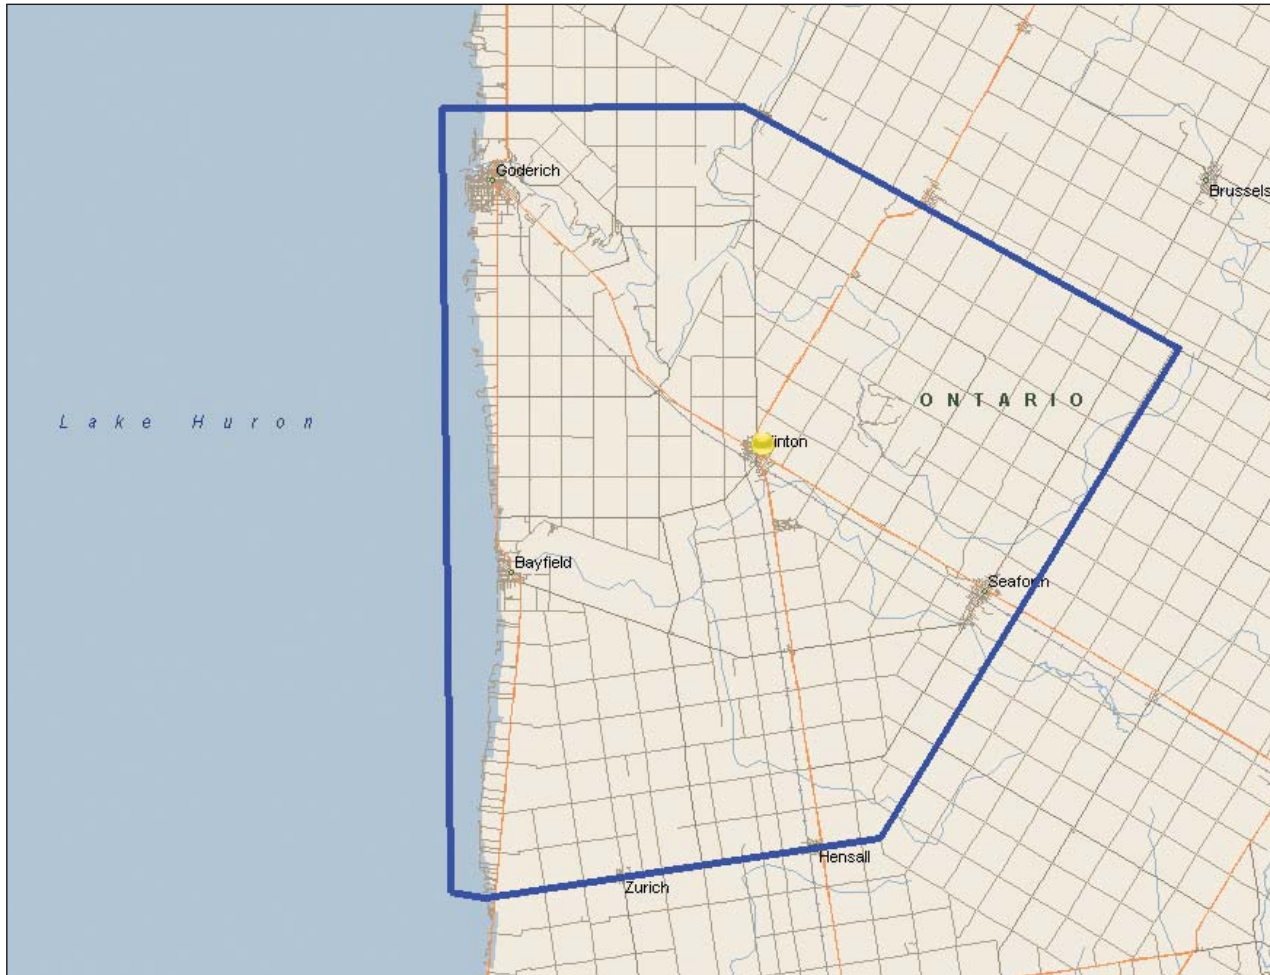

# SOUTHWESTERN ONTARIO: ZONE SW5