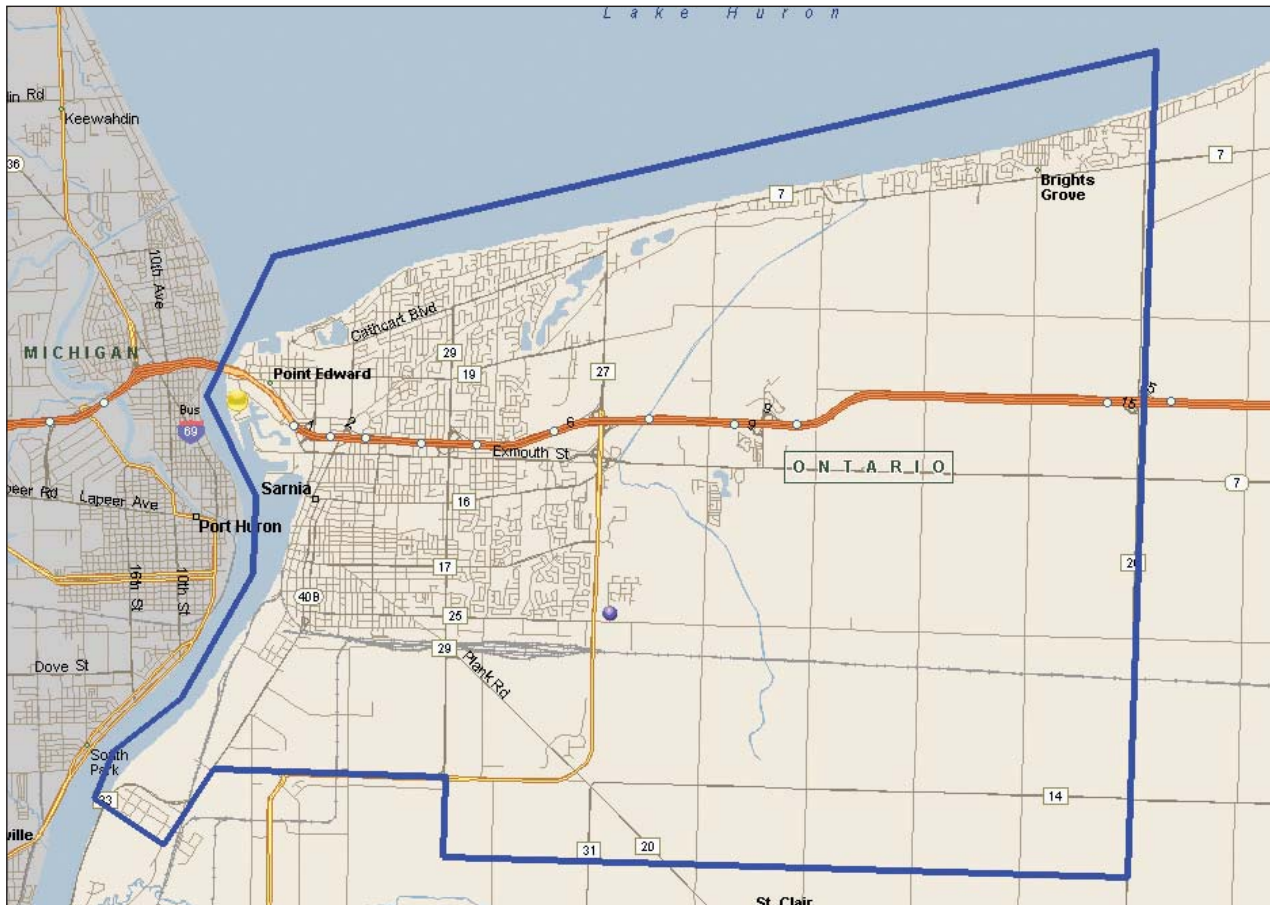

SOUTHWESTERN ONTARIO: ZONE SW8

MUNICIPALITIES INCLUDED

Zone includes Municipalities of Point Edward and Sarnia

Bingo hall part of revitalization

Existing facility

GAMING OFFERING FLEXIBILITY

Maximum number of facilities	1
Allowed range of slot machines	Up to 600
Allowed range of table games	TBD

Note: Zone boundaries are approximate and will include locations within 100 metres of boundary as depicted on map.