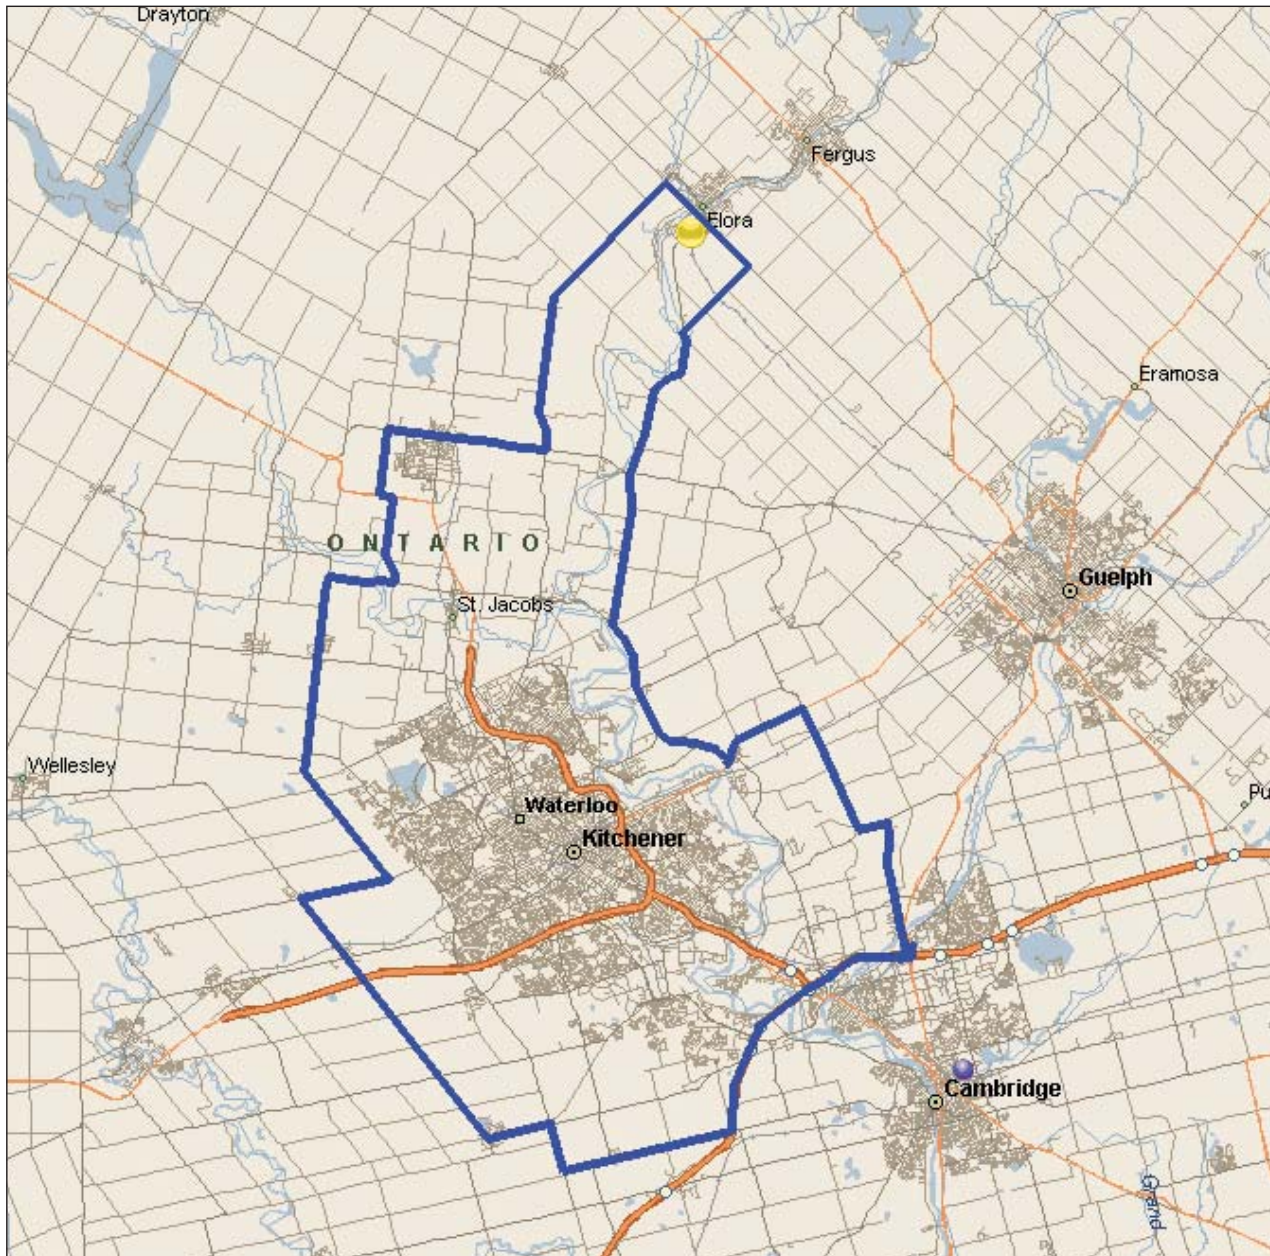

SOUTHWESTERN ONTARIO: ZONE SW1

MUNICIPALITIES INCLUDED

Zone includes Regional Municipality of Waterloo (Waterloo, Kitchener, Cambridge, Woolwich Township, Wilmot Township, Wellington County (Township of Centre Wellington))

Bingo hall part of revitalization

Existing facility

GAMING OFFERING FLEXIBILITY

Maximum number of facilities	1
Allowed range of slot machines	Up to 1200*
Allowed range of table games	TBD

*Capped at 449 by official municipal plan

Note: Zone boundaries are approximate and will include locations within 100 metres of boundary as depicted on map.