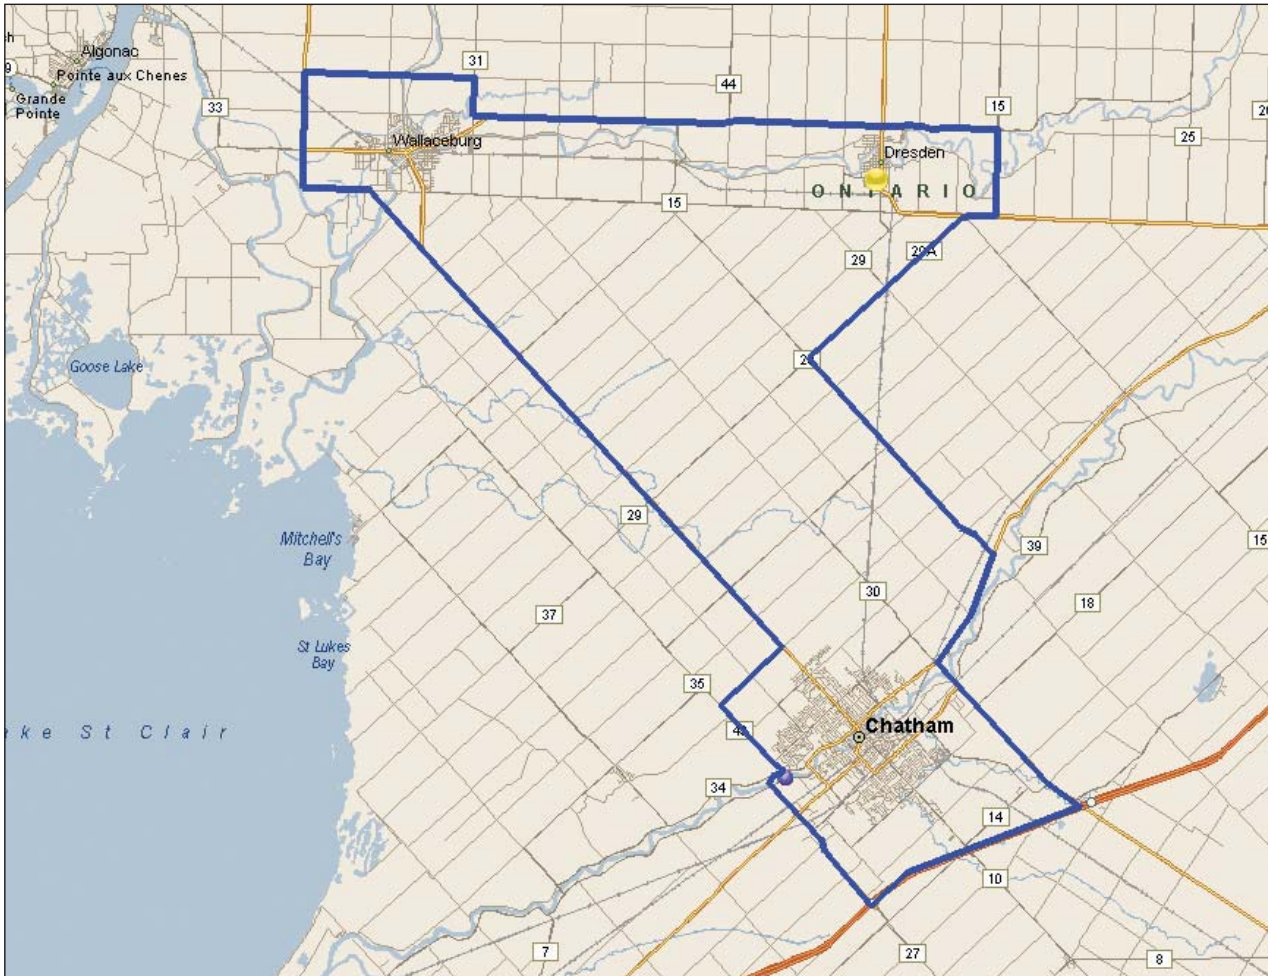

SOUTHWESTERN ONTARIO: ZONE SW6

MUNICIPALITIES INCLUDED

Zone includes Municipality of Chatham-Kent

Bingo hall part of revitalization

Existing facility

GAMING OFFERING FLEXIBILITY

Maximum number of facilities	1
Allowed range of slot machines	Up to 300
Allowed range of table games	TBD

Note: Zone boundaries are approximate and will include locations within 100 metres of boundary as depicted on map.