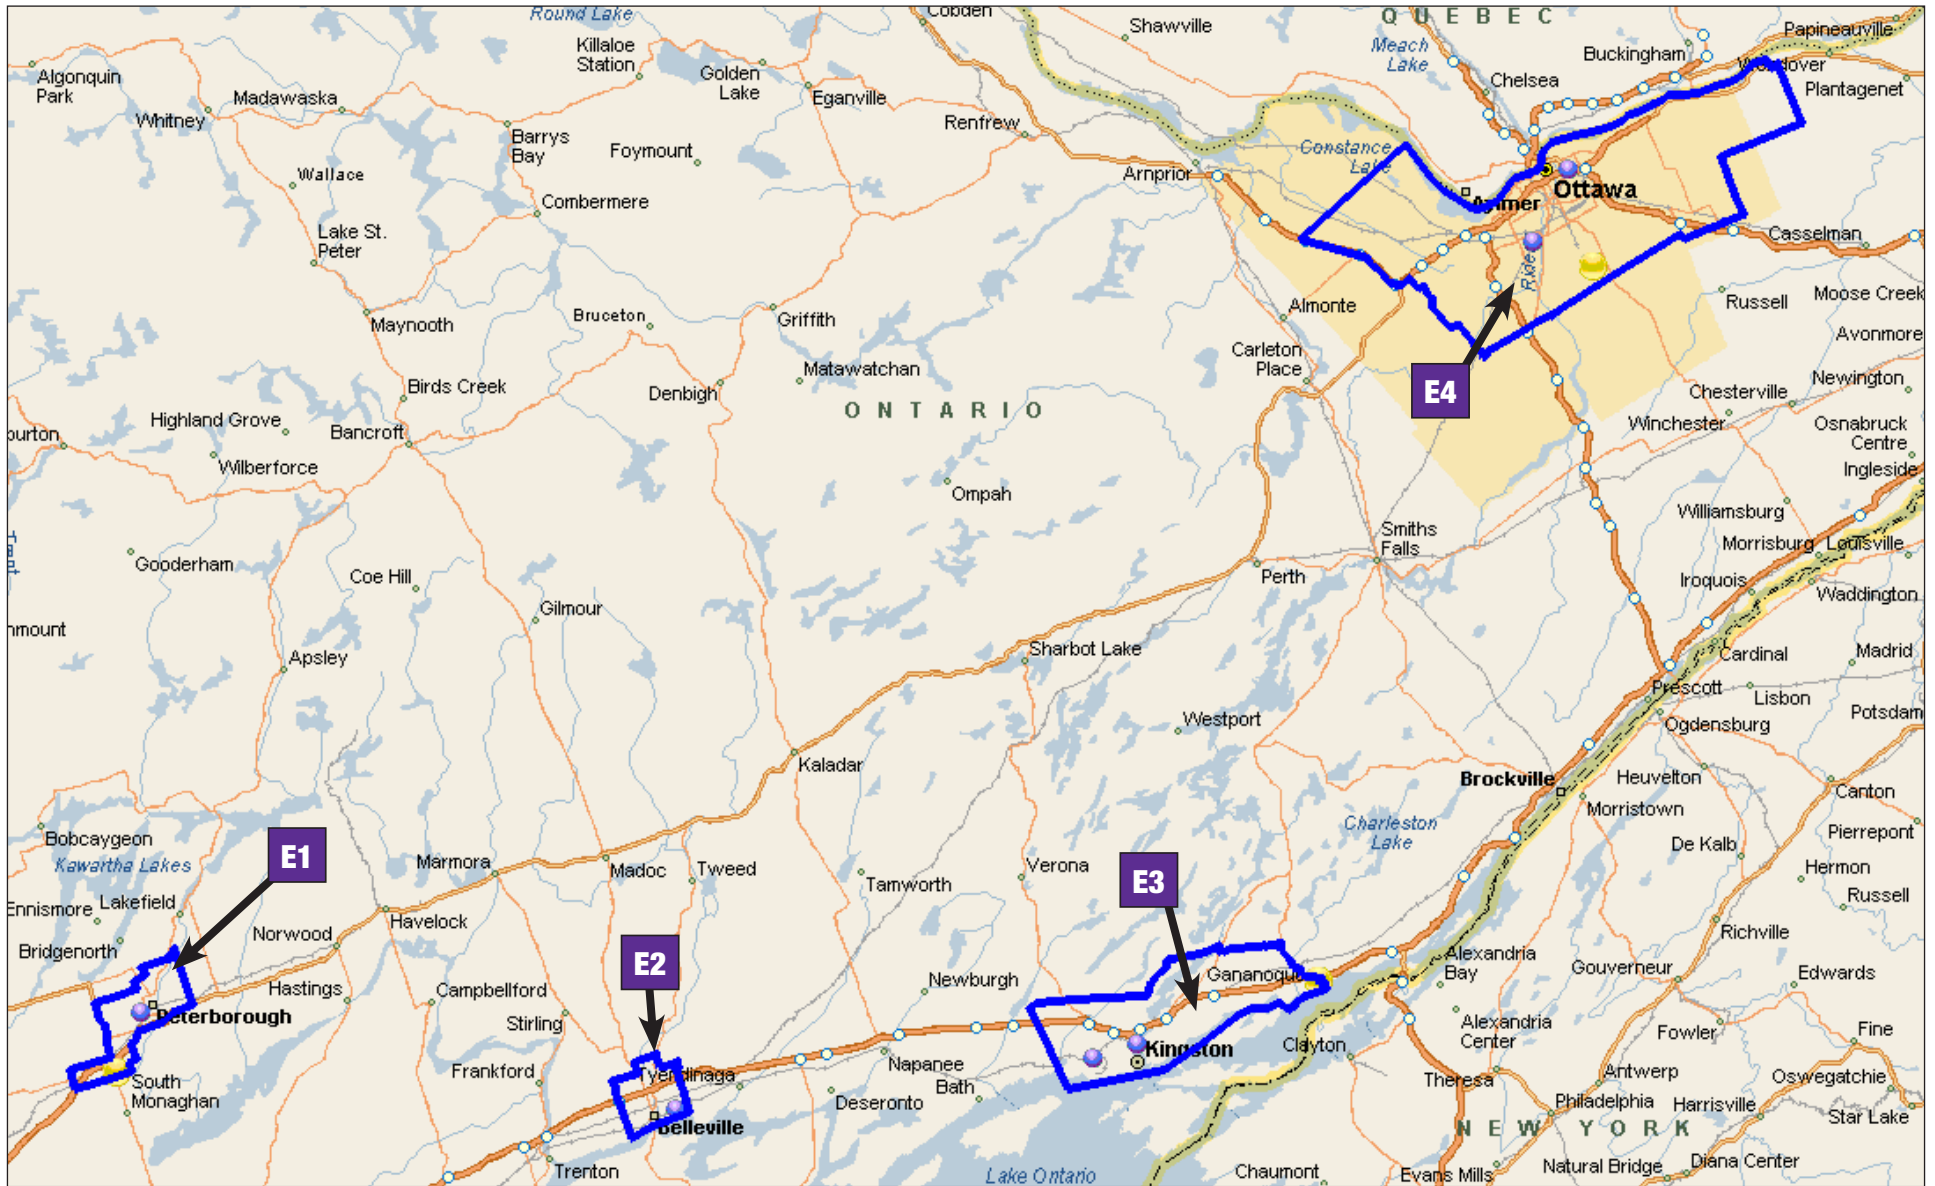

EASTERN ONTARIO ZONES

Bingo hall part of revitalization

Existing facilities