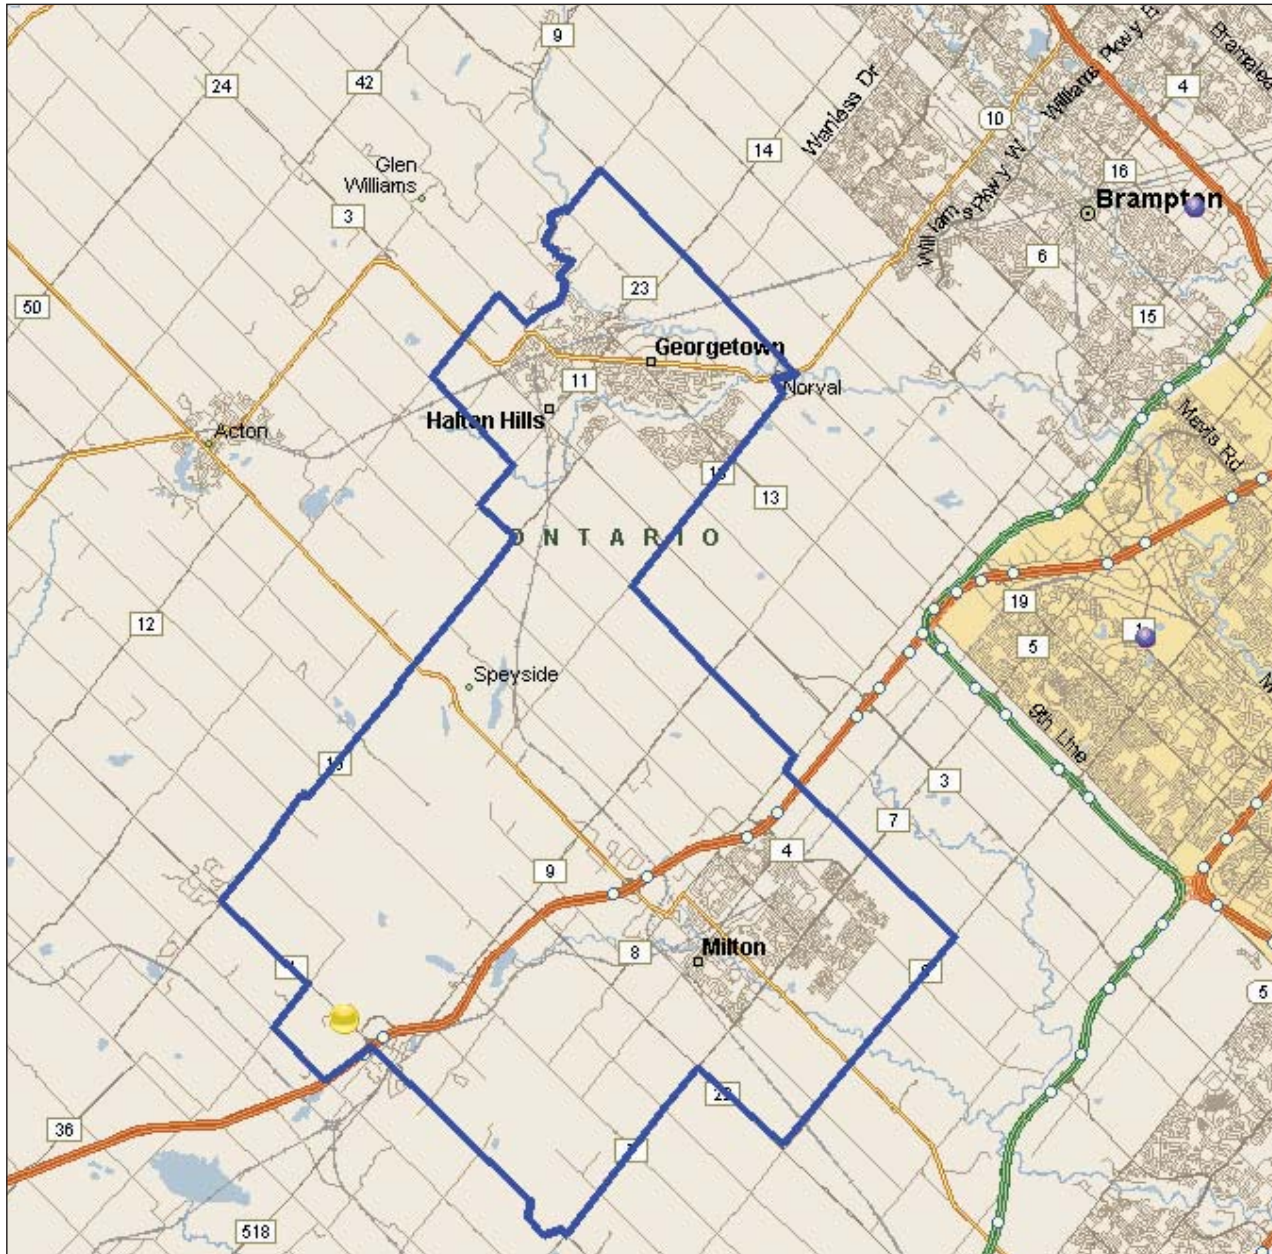

CENTRAL ONTARIO: ZONE C4

MUNICIPALITIES INCLUDED

Zone includes Halton Region
(Municipalities of Halton Hills and Milton)

Existing facility

GAMING OFFERING FLEXIBILITY

Maximum number of facilities	1
Allowed range of slot machines	Up to 1,200
Allowed range of table games	TBD

Note: Zone boundaries are approximate and will include locations within 100 metres of boundary as depicted on map.