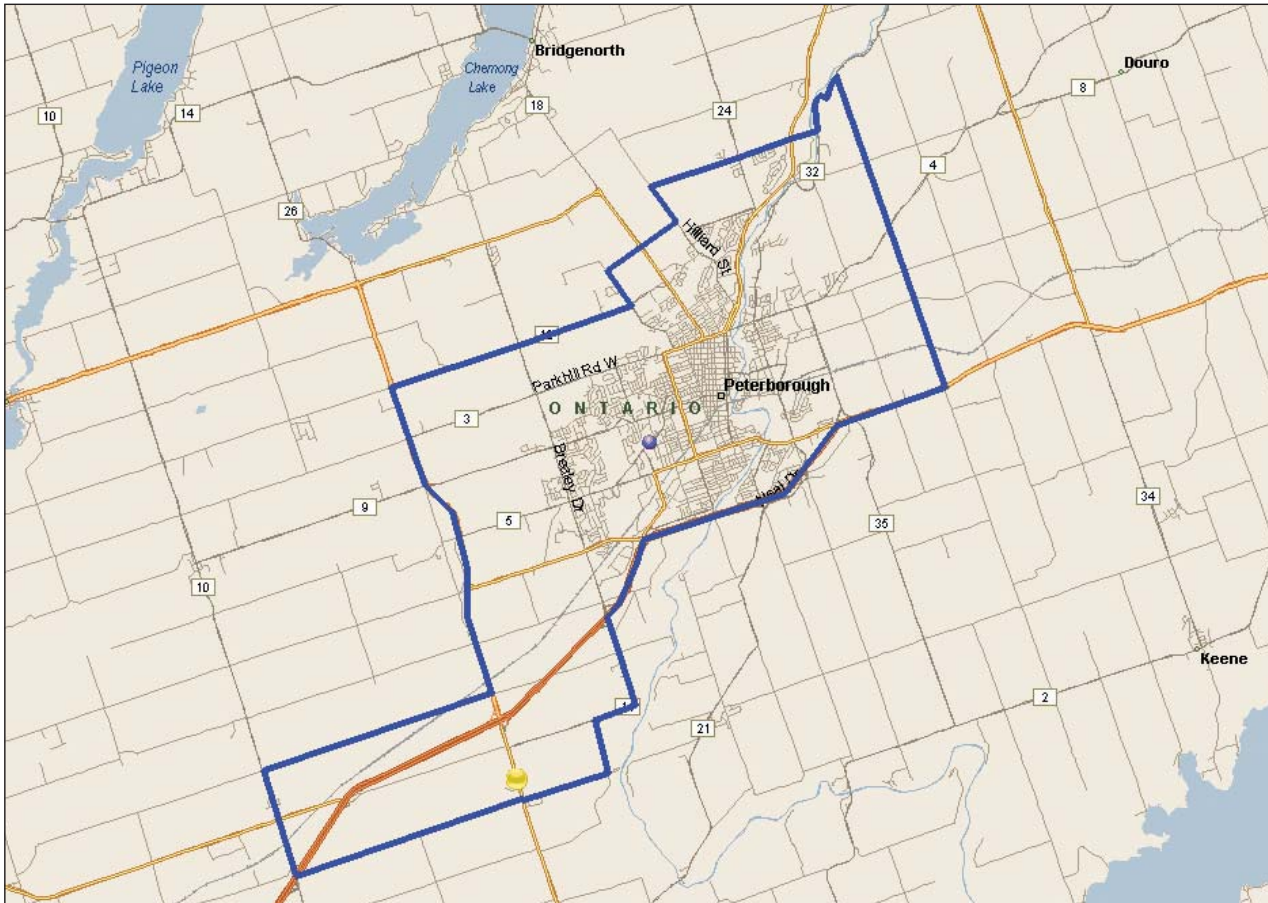

EASTERN ONTARIO: ZONE E1

MUNICIPALITIES INCLUDED

Zone includes City of Peterborough, Peterborough County (Township of Cavan-Monaghan, Township of Ottonabee-South Monaghan, Township of Smith-Ennismore-Lakefield)

Bingo hall part of revitalization

Existing facility

GAMING OFFERING FLEXIBILITY

Maximum number of facilities	1
Allowed range of slot machines	Up to 600
Allowed range of table games	TBD

Note: Zone boundaries are approximate and will include locations within 100 metres of boundary as depicted on map.